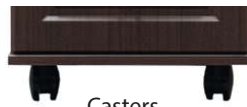

### Features

Steel side drawer construction

Vented back

Casters  
(2 locking, 2 unlocking)

Seamless spill guard top

Field replaceable drawer and door fronts